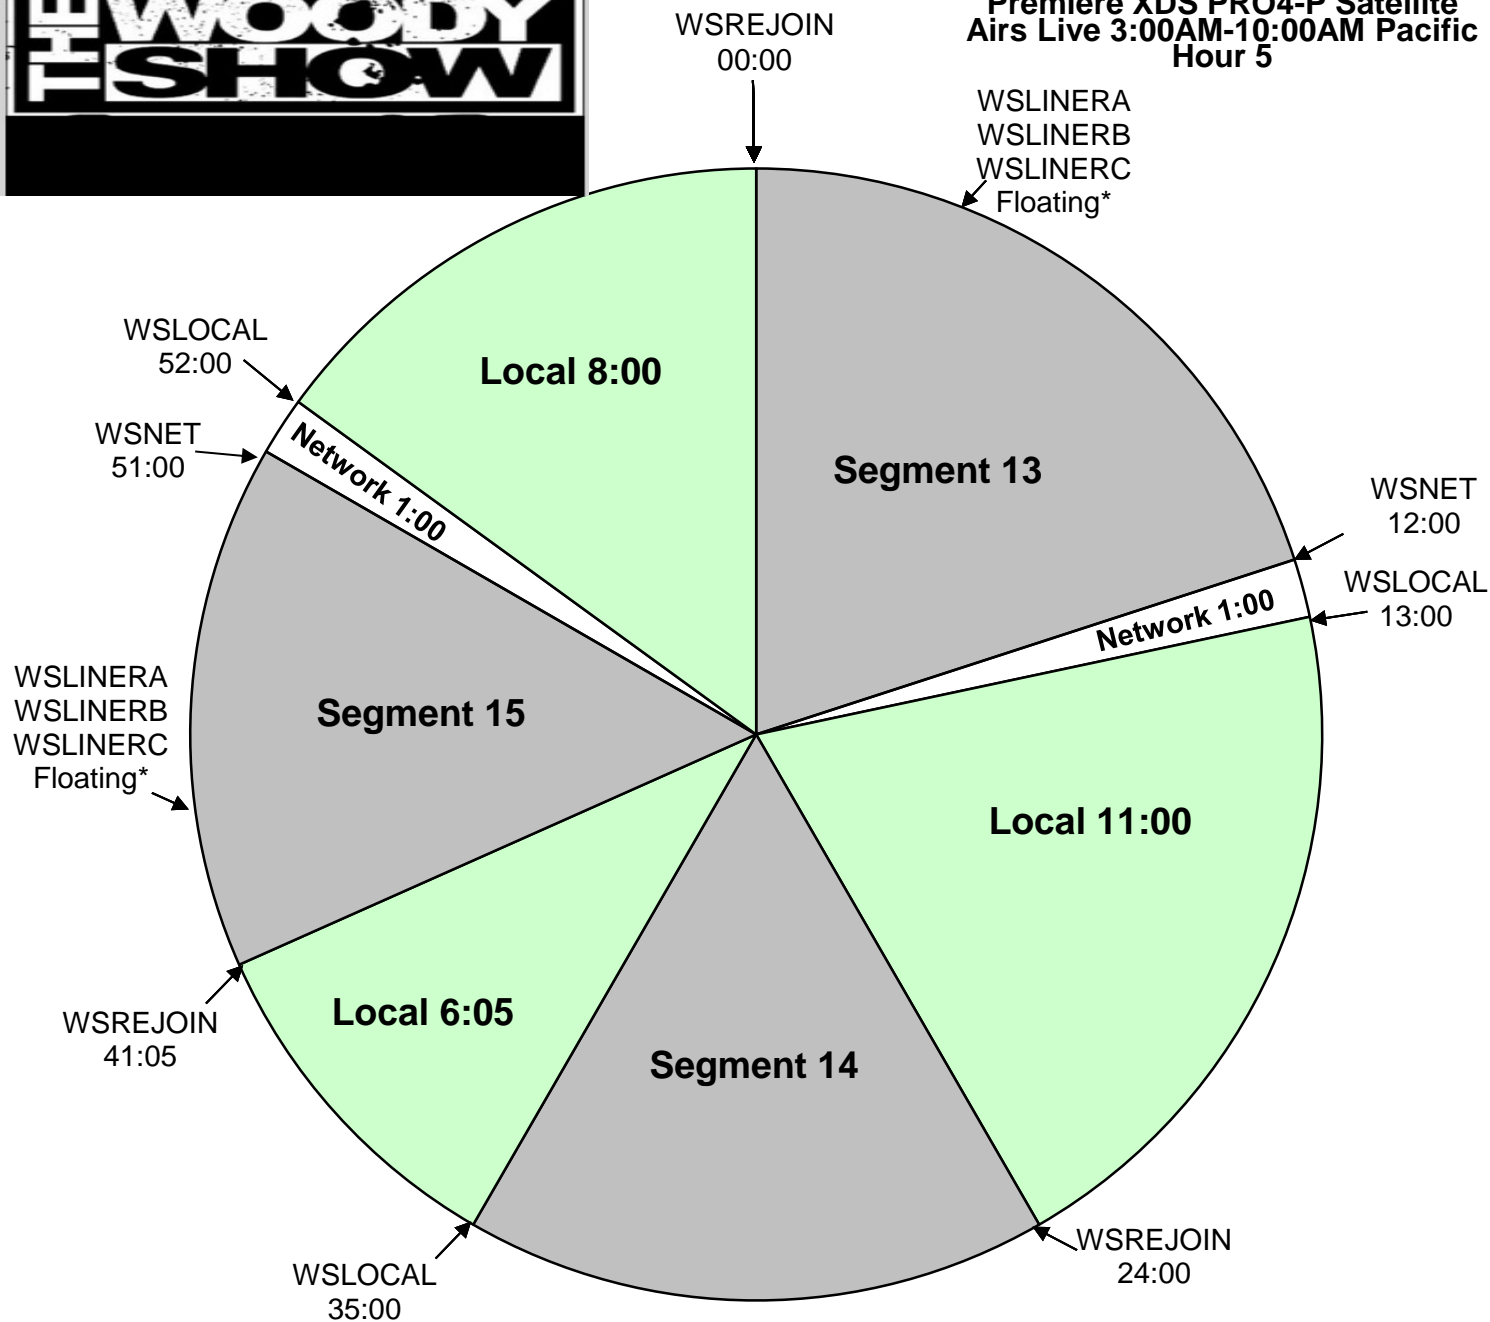

The Woody Show  
XDS Program: Woody Show NAT  
Effective Date: July 24th, 2017  
Premiere XDS PRO4-P Satellite  
Airs Live 3:00AM-10:00AM Pacific  
Hour 5

\*Segments start with a song, then Liner A B or C fires at end of song.  
Local Breaks filled with news, traffic, weather, promos, spots, local contesting/stationality, jingle/sweeper imaging and song at the end.

Affiliates to ID station in the break prior to top of hour  
**All breaks float.**

**XDS Relays:**

- WSLOCAL - Fires local breaks.
- WSNET - Fires network breaks.
- WSLINERA - Liner A Start (Produced Imaging) :05
- WSLINERB - Liner B Start (Dry Imaging) :05
- WSLINERC - Liner C Start (Woody Voiced Station Calls) :05
- WSREJOIN - Rejoin program